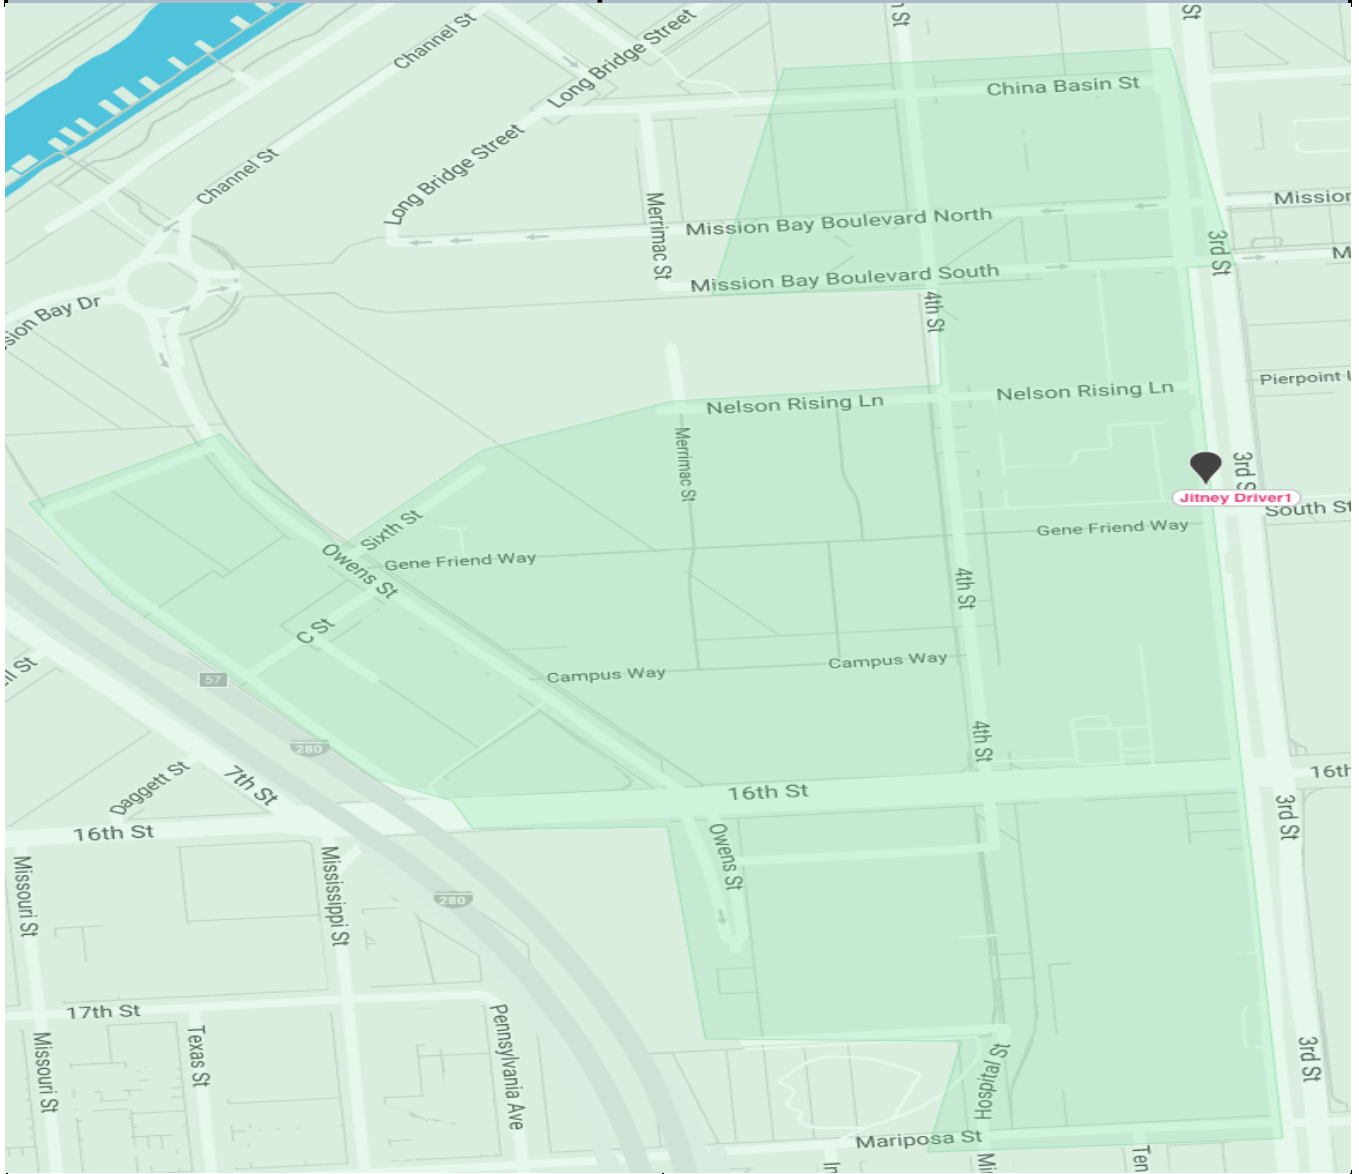

JITNEY Shuttle Schedule

UCSF Transportation
Campus Life Services

8:00 AM

5:00 PM

Transportation.ucsf.edu

8:00 AM

12:15 PM

12:15 PM

5:00 PM