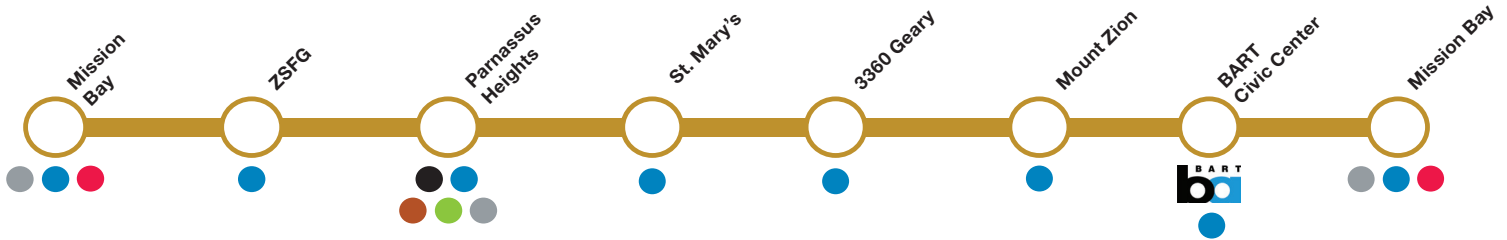

GOLD Shuttle Schedule

Mission Bay 1650 4th Street west side of street	ZSFG 2499 23rd St	Parnassus at Library 530 Parnassus Ave	St. Mary's 500 Stanyan Street	3221 Geary Blvd	Mount Zion 2356 Sutter Street	BART | Civic Center 13 Hyde Street at Grove Street	Mission Bay 1650 4th Street west side of street
5:10 AM	5:25 AM	5:55 AM	6:01 AM	6:04 AM	6:15 AM	6:24 AM	6:50 AM
5:35 AM	5:50 AM	6:20 AM	6:26 AM	6:29 AM	6:40 AM	6:49 AM	7:15 AM
6:00 AM - EV	6:15 AM - EV	6:45 AM - EV	6:51 AM - EV	6:54 AM - EV	7:05 AM - EV	7:14 AM - EV	7:40 AM - EV
6:25 AM	6:40 AM	7:10 AM	7:16 AM	7:19 AM	7:30 AM	7:39 AM	8:05 AM
6:50 AM	7:05 AM	7:35 AM	7:41 AM	7:44 AM	7:55 AM	8:04 AM	8:30 AM
7:15 AM	7:30 AM	8:00 AM	8:06 AM	8:09 AM	8:20 AM	8:29 AM	8:55 AM
7:40 AM - EV	7:55 AM - EV	8:25 AM - EV	8:31 AM - EV	8:34 AM - EV	8:45 AM - EV	8:54 AM - EV	9:20 AM - EV
8:05 AM	8:20 AM	8:50 AM	8:56 AM	8:59 AM	9:10 AM	9:19 AM	9:45 AM
8:30 AM	8:45 AM	9:15 AM	9:21 AM	9:24 AM	9:35 AM	9:44 AM	10:10 AM
8:55 AM	9:10 AM	9:40 AM	9:46 AM	9:49 AM	10:00 AM	10:09 AM	10:45 AM
9:20 AM - EV	9:35 AM - EV	10:05 AM - EV	10:11 AM - EV	10:14 AM - EV	10:25 AM - EV	10:34 AM - EV	11:00 AM - EV
9:45 AM	10:00 AM	10:30 AM	10:36 AM	10:39 AM	10:50 AM	10:59 AM	11:20 AM
10:15 AM	10:30 AM	11:00 AM	11:06 AM	11:09 AM	11:20 AM	11:29 AM	11:50 AM
10:45 AM	11:00 AM	11:25 AM	11:31 AM	11:34 AM	11:45 AM	11:54 AM	12:15 PM
11:15 AM	11:30 AM	11:55 AM	12:01 AM	12:04 AM	12:15 PM	12:24 PM	12:45 PM
11:45 AM	12:00 PM	12:25 PM	12:31 PM	12:34 PM	12:45 PM	12:54 PM	1:15 PM
12:15 PM	12:30 PM	12:55 PM	1:01 PM	1:04 PM	1:15 PM	1:24 PM	1:45 PM
12:45 PM	1:00 PM	1:25 PM	1:31 PM	1:34 PM	1:45 PM	1:54 PM	2:15 PM
1:15 PM	1:30 PM	1:55 PM	2:01 PM	2:04 PM	2:15 PM	2:24 PM	2:45 PM
1:45 PM	2:00 PM	2:25 PM	2:31 PM	2:34 PM	2:45 PM	2:54 PM	3:15 PM
2:15 PM	2:30 PM	2:55 PM	3:01 PM	3:04 PM	3:15 PM	3:24 PM	3:45 PM
2:45 PM	3:00 PM	3:25 PM	3:31 PM	3:34 PM	3:45 PM	3:54 PM	4:15 PM
3:15 PM	3:30 PM	3:55 PM	4:01 PM	4:04 PM	4:15 PM	4:24 PM	4:45 PM
3:30 PM - EV	3:45 PM - EV	4:15 PM - EV	4:21 PM - EV	4:24 PM - EV	4:35 PM - EV	4:44 PM - EV	5:10 PM - EV
3:55 PM	4:10 PM	4:40 PM	4:46 PM	4:49 PM	5:00 PM	5:09 PM	5:35 PM
4:20 PM	4:35 PM	5:05 PM	5:11 PM	5:14 PM	5:25 PM	5:34 PM	6:00 PM
4:45 PM	5:00 PM	5:30 PM	5:36 PM	5:39 PM	5:50 PM	5:59 PM	6:25 PM
5:10 PM - EV	5:25 PM - EV	5:55 PM - EV	6:01 PM - EV	6:04 PM - EV	6:15 PM - EV	6:24 PM - EV	6:50 PM - EV
5:35 PM	5:50 PM	6:20 PM	6:26 PM	6:29 PM	6:40 PM	6:49 PM	7:15 PM
6:00 PM	6:15 PM	6:45 PM	6:51 PM	6:54 PM	7:05 PM	7:14 PM	7:40 PM
6:25 PM	6:40 PM	7:10 PM	7:16 PM	7:19 PM	7:30 PM	7:39 PM	-
6:50 PM - EV	7:05 PM - EV	7:35 PM - EV	7:41 PM - EV	7:44 PM - EV	7:55 PM - EV	8:04 PM - EV	-
7:15 PM	7:30 PM	8:00 PM	8:06 PM	8:09 PM	8:20 PM	8:29 PM	-
7:40 PM	7:55 PM	8:25 PM	8:31 PM	8:34 PM	8:45 PM	8:54 PM	-

Effective Feb. 22, 2022. Departure times are approximate.

EV = all-electric, two-door BYD bus with forward-facing and side-facing seats. Standing is allowed.

Tap into *live* real-time departures.
Scan or Visit: liveshuttle.ucsf.edu