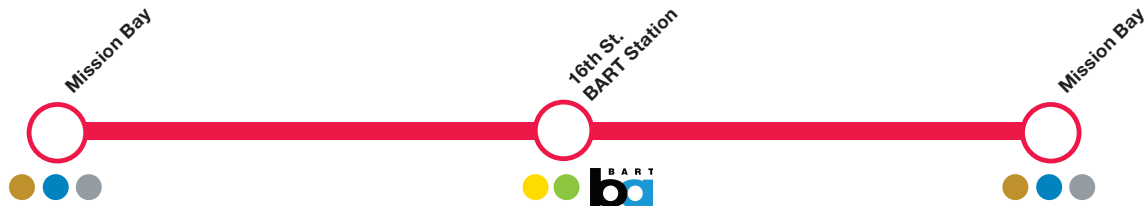

RED Shuttle Schedule

Mission Bay 1651 4th Street in front of Weill Neurosciences Bldg	BART 16th & Mission 2970 16th Street (between Mission St & Capp St)	Mission Bay 1651 4th Street in front of Weill Neurosciences Bldg
-	5:45 AM	6:10 AM
-	6:00 AM	6:28 AM
6:10 AM	6:22 AM	6:46 AM
6:28 AM	6:40 AM	7:04 AM
6:46 AM	6:58 AM	7:22 AM
7:04 AM	7:16 AM	7:40 AM
7:22 AM	7:34 AM	7:58 AM
7:40 AM	7:52 AM	8:16 AM
7:58 AM	8:10 AM	8:34 AM
8:16 AM	8:28 AM	8:52 AM
8:34 AM	8:46 AM	9:10 AM
8:52 AM	9:04 AM	9:28 AM
9:10 AM	9:22 AM	9:46 AM
9:28 AM	9:40 AM	10:04 AM
9:46 AM	9:58 AM	10:22 AM
10:04 AM	10:16 AM	10:40 AM
2:34 PM	2:46 PM	3:10 PM
2:52 PM	3:04 PM	3:28 PM
3:10 PM	3:22 PM	3:46 PM
3:28 PM	3:40 PM	4:04 PM
3:46 PM	3:58 PM	4:22 PM
4:04 PM	4:16 PM	4:40 PM
4:22 PM	4:34 PM	4:58 PM
4:40 PM	4:52 PM	5:16 PM
4:58 PM	5:10 PM	5:34 PM
5:16 PM	5:28 PM	5:52 PM
5:34 PM	5:46 PM	6:10 PM
5:52 PM	6:04 PM	6:28 PM
6:10 PM	6:22 PM	6:46 PM
6:28 PM	6:40 PM	7:04 PM
6:46 PM	6:58 PM	7:22 PM
7:04 PM	7:16 PM	7:49 PM
7:22 PM	7:34 PM	8:07 PM

UCSF Strike November. Departure times are approximate.

Tap into *live* real-time departures.
Scan or Visit: liveshuttle.ucsf.edu