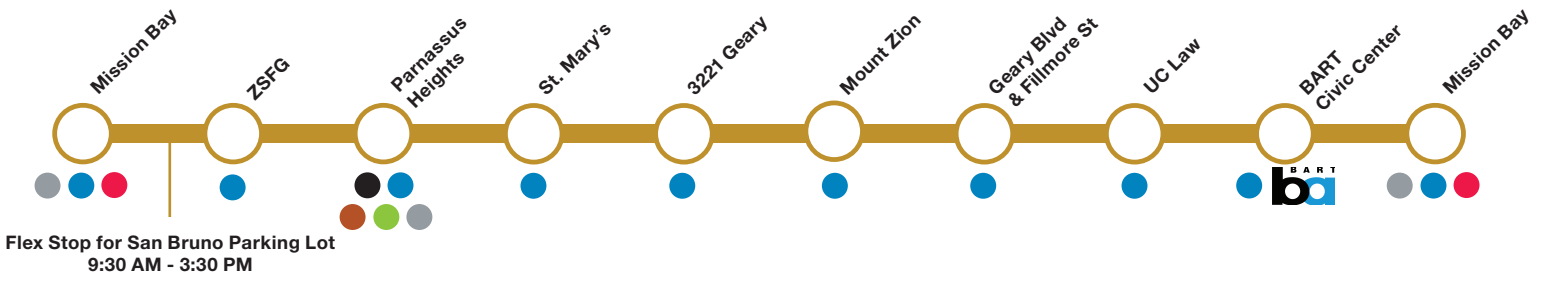

GOLD Shuttle Schedule

Mission Bay 1650 4th Street west side of street	ZSFG 2499 23rd St	Parnassus at Library 530 Parnassus Ave	St. Mary's 500 Stanyan Street	3221 Geary Blvd	Mount Zion 2356 Sutter Street	Geary Blvd & Fillmore St	UC Law 200 McAllister at Hyde Street	BART | Civic Center 13 Hyde Street at Grove Street	Mission Bay 1650 4th Street west side of street
4:50 AM	5:05 AM	5:35 AM	5:43 AM	5:47 AM	5:59 AM	6:02 AM	6:07 AM	6:08 AM	6:25 AM
5:11 AM	5:26 AM	5:56 AM	6:04 AM	6:08 AM	6:23 AM	6:26 AM	6:31 AM	6:32 AM	6:56 AM
5:32 AM	5:47 AM	6:17 AM	6:25 AM	6:29 AM	6:44 AM	6:47 AM	6:52 AM	6:53 AM	7:17 AM
6:14 AM	6:29 AM	6:59 AM	7:07 AM	7:11 AM	7:26 AM	7:29 AM	7:34 AM	7:35 AM	7:59 AM
6:35 AM	6:50 AM	7:20 AM	7:28 AM	7:32 AM	7:47 AM	7:50 AM	7:55 AM	7:56 AM	8:20 AM
6:56 AM	7:11 AM	7:41 AM	7:49 AM	7:53 AM	8:08 AM	8:11 AM	8:16 AM	8:17 AM	8:41 AM
7:17 AM	7:32 AM	8:02 AM	8:10 AM	8:14 AM	8:29 AM	8:32 AM	8:37 AM	8:38 AM	9:02 AM
7:59 AM	8:14 AM	8:44 AM	8:52 AM	8:56 AM	9:11 AM	9:14 AM	9:19 AM	9:20 AM	9:44 AM
8:20 AM	8:35 AM	9:05 AM	9:13 AM	9:17 AM	9:32 AM	9:35 AM	9:40 AM	9:41 AM	10:12 AM
8:41 AM	8:56 AM	9:26 AM	9:34 AM	9:38 AM	9:53 AM	9:56 AM	10:01 AM	10:02 AM	10:15 AM
9:02 AM	9:17 AM	9:47 AM	9:55 AM	9:59 AM	10:14 AM	10:17 AM	10:22 AM	10:23 AM	10:45 AM
9:44 AM	9:59 AM	10:29 AM	10:37 AM	10:41 AM	10:56 AM	10:59 AM	11:04 AM	11:05 AM	11:18 AM
10:12 AM	10:27 AM	10:57 AM	11:05 AM	11:09 AM	11:24 AM	11:27 AM	11:32 AM	11:33 AM	11:51 AM
10:45 AM	11:00 AM	11:30 AM	11:38 AM	11:42 AM	11:57 AM	12:00 PM	12:05 PM	12:06 PM	12:24 PM
11:18 AM	11:33 AM	12:03 PM	12:11 PM	12:15 PM	12:30 PM	12:33 PM	12:38 PM	12:39 PM	12:57 PM
11:51 AM	12:06 PM	12:36 PM	12:44 PM	12:48 PM	1:03 PM	1:06 PM	1:11 PM	1:12 PM	1:30 PM
12:24 PM	12:39 PM	1:09 PM	1:17 PM	1:21 PM	1:36 PM	1:39 PM	1:44 PM	1:45 PM	2:03 PM
12:57 PM	1:12 PM	1:42 PM	1:50 PM	1:54 PM	2:09 PM	2:12 PM	2:17 PM	2:18 PM	2:36 PM
1:30 PM	1:45 PM	2:15 PM	2:23 PM	2:27 PM	2:42 PM	2:45 PM	2:50 PM	2:51 PM	3:10 PM
2:03 PM	2:18 PM	2:48 PM	2:56 PM	3:00 PM	3:15 PM	3:18 PM	3:23 PM	3:24 PM	3:44 PM
2:36 PM	2:51 PM	3:21 PM	3:29 PM	3:33 PM	3:48 PM	3:51 PM	3:56 PM	3:57 PM	4:26 PM
3:10 PM	3:25 PM	3:55 PM	4:03 PM	4:07 PM	4:22 PM	4:25 PM	4:30 PM	4:31 PM	4:47 PM
3:23 PM	3:38 PM	4:08 PM	4:16 PM	4:20 PM	4:35 PM	4:38 PM	4:43 PM	4:44 PM	5:08 PM
3:44 PM	3:59 PM	4:29 PM	4:37 PM	4:41 PM	4:56 PM	4:59 PM	5:04 PM	5:05 PM	5:29 PM
4:26 PM	4:41 PM	5:11 PM	5:19 PM	5:23 PM	5:38 PM	5:41 PM	5:46 PM	5:47 PM	6:11 PM
4:47 PM	5:02 PM	5:32 PM	5:40 PM	5:44 PM	5:59 PM	6:02 PM	6:07 PM	6:08 PM	6:32 PM
5:08 PM	5:23 PM	5:53 PM	6:01 PM	6:05 PM	6:20 PM	6:23 PM	6:28 PM	6:29 PM	6:53 PM
5:29 PM	5:44 PM	6:14 PM	6:22 PM	6:26 PM	6:41 PM	6:44 PM	6:49 PM	6:50 PM	7:14 PM
6:11 PM	6:26 PM	6:56 PM	7:04 PM	7:08 PM	7:23 PM	7:26 PM	7:31 PM	7:32 PM	7:56 PM
6:32 PM	6:47 PM	7:17 PM	7:25 PM	7:29 PM	7:44 PM	7:47 PM	7:52 PM	7:53 PM	8:17 PM
6:53 PM	7:08 PM	7:38 PM	7:46 PM	7:50 PM	8:05 PM	8:08 PM	8:13 PM	8:14 PM	8:29 PM
7:14 PM	7:29 PM	7:59 PM	8:07 PM	8:11 PM	8:26 PM	8:29 PM	8:34 PM	8:35 PM	8:50 PM
7:56 PM	8:11 PM	8:41 PM	8:49 PM	8:53 PM	9:08 PM	9:11 PM	9:16 PM	9:17 PM	9:32 PM

UCSF Strike November. Departure times are approximate.

Tap into *live* real-time departures.
Scan or Visit: liveshuttle.ucsf.edu