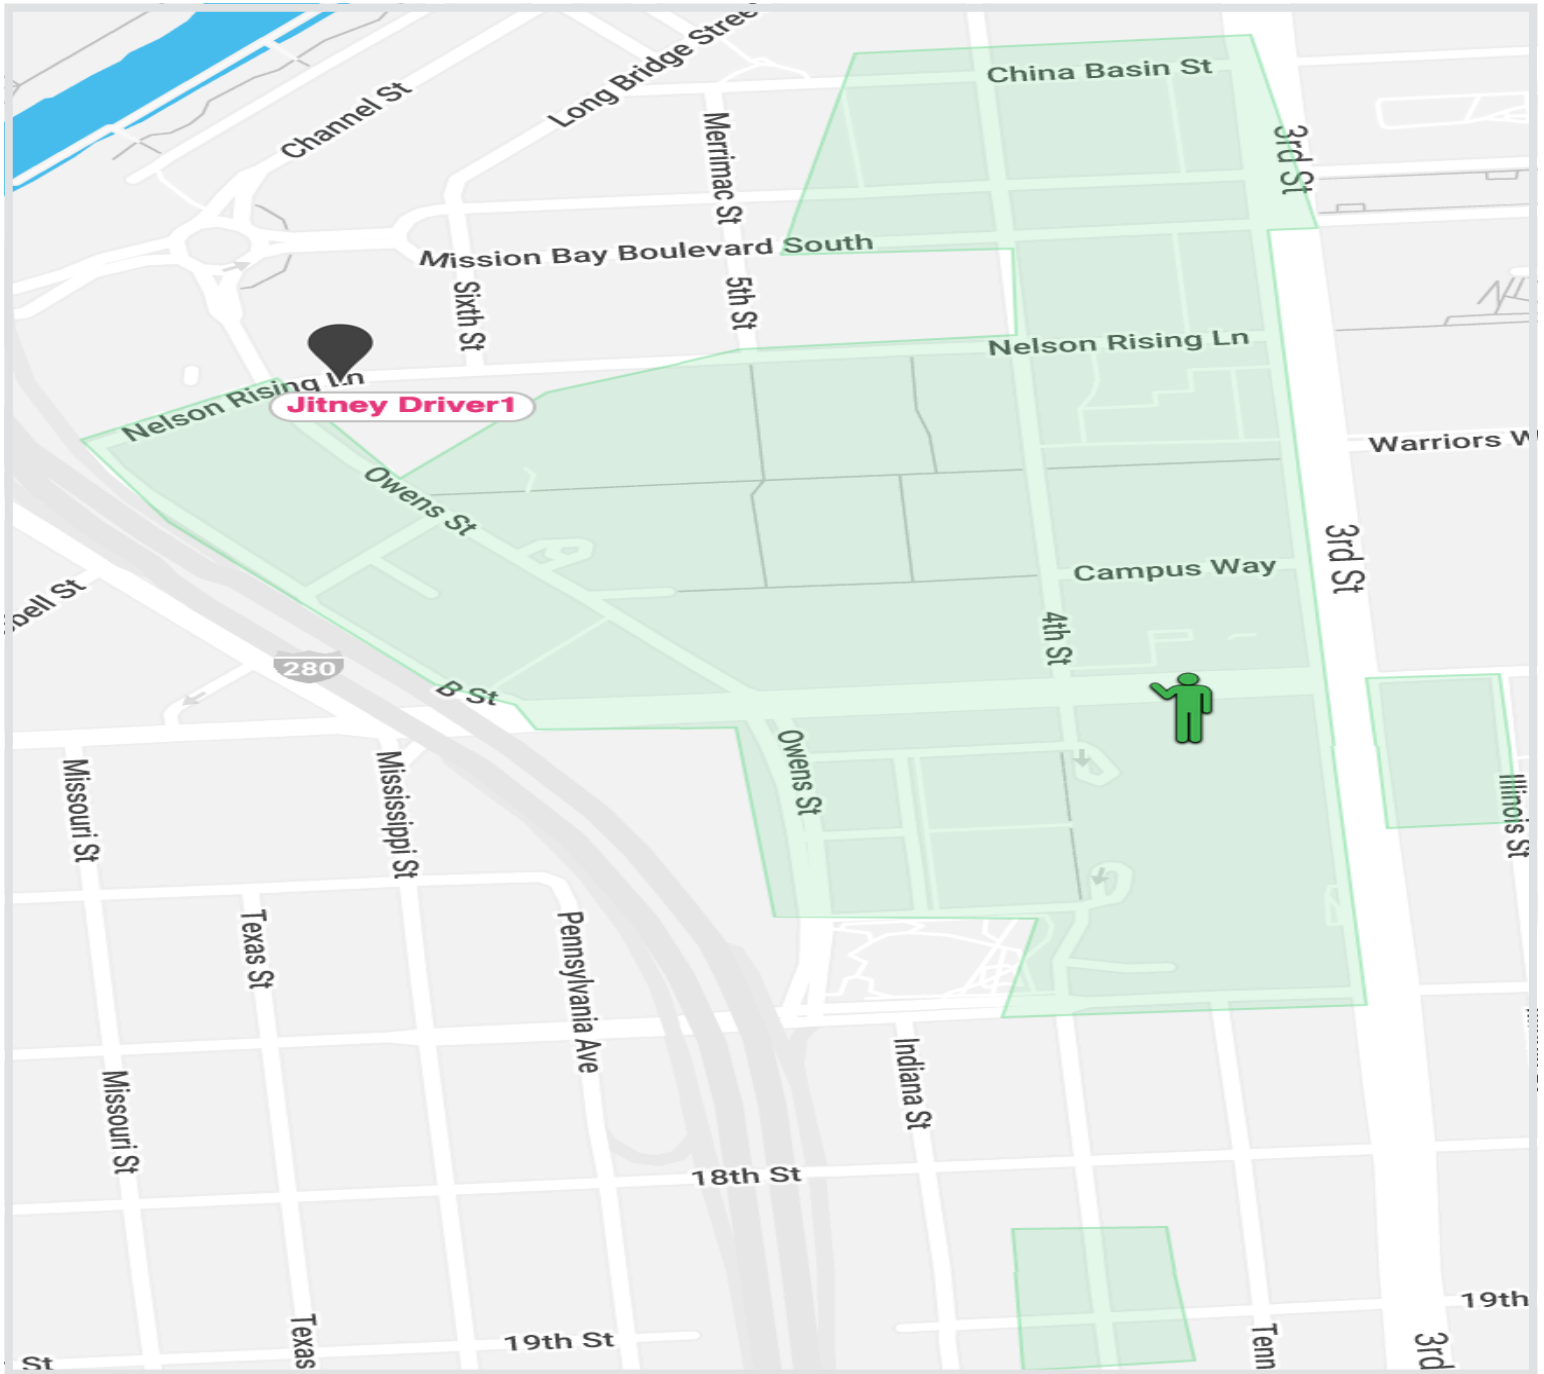

# On-Demand Shuttle Schedule

Mission Bay Campus

Monday through Friday from 7 am to 7 pm

We are pleased to offer on-demand shuttle service for patients and their families, available Monday through Friday from 7 am to 7 pm, within a half-mile radius of the Mission Bay Campus. We have upgraded to the Tripshot app to enhance your experience and provide greater convenience. To request a shuttle, use the QR code below and follow the links for "On-Demand Shuttle".