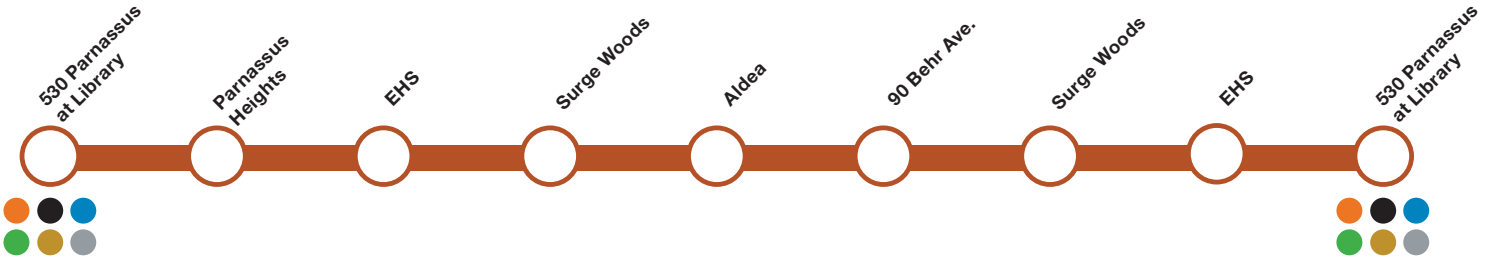

BRONZE Shuttle Schedule

(DROP OFF ONLY) Parnassus Library 530 Parnassus Ave	Parnassus Heights 521 at Clinical Sciences Bldg	EHS 50 Medical Center Way to Surge Woods Lot	Surge Woods Lot to EHS	Aldea Housing 75 Behr Ave to 90 Behr Ave	90 Behr Ave to Surge Woods Lot	Surge Woods Lot to Aldea Housing	EHS 50 Medical Center Way to Parnassus	(DROP OFF ONLY) Parnassus Library 530 Parnassus Ave
				6:20 AM	6:21 AM	6:23 AM	6:24 AM	6:30 AM
6:30 AM	6:40 AM	6:43 AM	6:44 AM	6:50 AM	6:51 AM	6:53 AM	6:54 AM	7:00 AM
7:00 AM	7:10 AM	7:13 AM	7:14 AM	7:20 AM	7:21 AM	7:23 AM	7:24 AM	7:30 AM
7:30 AM	7:40 AM	7:43 AM	7:44 AM	7:50 AM	7:51 AM	7:53 AM	7:54 AM	8:00 AM
8:00 AM	8:10 AM	8:13 AM	8:14 AM	8:20 AM	8:21 AM	8:23 AM	8:24 AM	8:30 AM
8:30 AM	8:40 AM	8:43 AM	8:44 AM	8:50 AM	8:51 AM	8:53 AM	8:54 AM	9:00 AM
9:00 AM	9:10 AM	9:13 AM	9:14 AM	9:20 AM	9:21 AM	9:23 AM	9:24 AM	9:30 AM
9:30 AM	9:40 AM	9:43 AM	9:44 AM	9:50 AM	9:51 AM	9:53 AM	9:54 AM	10:00 AM
10:00 AM	10:10 AM	10:13 AM	10:14 AM	10:20 AM	10:21 AM	10:23 AM	10:24 AM	10:30 AM
10:30 AM	10:40 AM	10:43 AM	10:44 AM	10:50 AM	10:51 AM	10:53 AM	10:54 AM	11:00 AM
11:00 AM	11:10 AM	11:13 AM	11:14 AM	11:20 AM	11:21 AM	11:23 AM	11:24 AM	11:30 AM
11:30 AM	11:40 AM	11:43 AM	11:44 AM	11:50 AM	11:51 AM	11:53 AM	11:54 AM	12:00 PM
12:00 PM	12:10 PM	12:13 PM	12:14 PM	12:20 PM	12:21 PM	12:23 PM	12:24 PM	12:30 PM
12:30 PM	12:40 PM	12:43 PM	12:44 PM	12:50 PM	12:51 PM	12:53 PM	12:54 PM	1:00 PM
1:00 PM	1:10 PM	1:13 PM	1:14 PM	1:20 PM	1:21 PM	1:23 PM	1:24 PM	1:30 PM
1:30 PM	1:40 PM	1:43 PM	1:44 PM	1:50 PM	1:51 PM	1:53 PM	1:54 PM	2:00 PM
2:00 PM	2:10 PM	2:13 PM	2:14 PM	2:20 PM	2:21 PM	2:23 PM	2:24 PM	2:30 PM
2:30 PM	2:40 PM	2:43 PM	2:44 PM	2:50 PM	2:51 PM	2:53 PM	2:54 PM	3:00 PM
3:00 PM	3:10 PM	3:13 PM	3:14 PM	3:20 PM	3:21 PM	3:23 PM	3:24 PM	3:30 PM
3:30 PM	3:40 PM	3:43 PM	3:44 PM	3:50 PM	3:51 PM	3:53 PM	3:54 PM	4:00 PM
4:00 PM	4:10 PM	4:13 PM	4:14 PM	4:20 PM	4:21 PM	4:23 PM	4:24 PM	4:30 PM
4:30 PM	4:40 PM	4:43 PM	4:44 PM	4:50 PM	4:51 PM	4:53 PM	4:54 PM	5:00 PM
5:00 PM	5:10 PM	5:13 PM	5:14 PM	5:20 PM	5:21 PM	5:23 PM	5:24 PM	5:30 PM
5:30 PM	5:40 PM	5:43 PM	5:44 PM	5:50 PM	5:51 PM	5:53 PM	5:54 PM	6:00 PM
6:00 PM	6:10 PM	6:13 PM	6:14 PM	6:20 PM	6:21 PM	6:23 PM	6:24 PM	6:30 PM
6:30 PM	6:40 PM	6:43 PM	6:44 PM	6:50 PM	6:51 PM	6:53 PM	6:54 PM	7:00 PM
7:00 PM	7:10 PM	7:13 PM	7:14 PM	7:20 PM	7:21 PM	7:23 PM	7:24 PM	7:30 PM
7:30 PM	7:40 PM	7:43 PM	7:44 PM	7:50 PM	7:51 PM	7:53 PM	7:54 PM	8:00 PM
8:00 PM	8:10 PM	8:13 PM	8:14 PM	8:20 PM	8:21 PM			

UCSF Strike November. Departure times are approximate.

Tap into *live* real-time departures.
Scan or Visit: liveshuttle.ucsf.edu