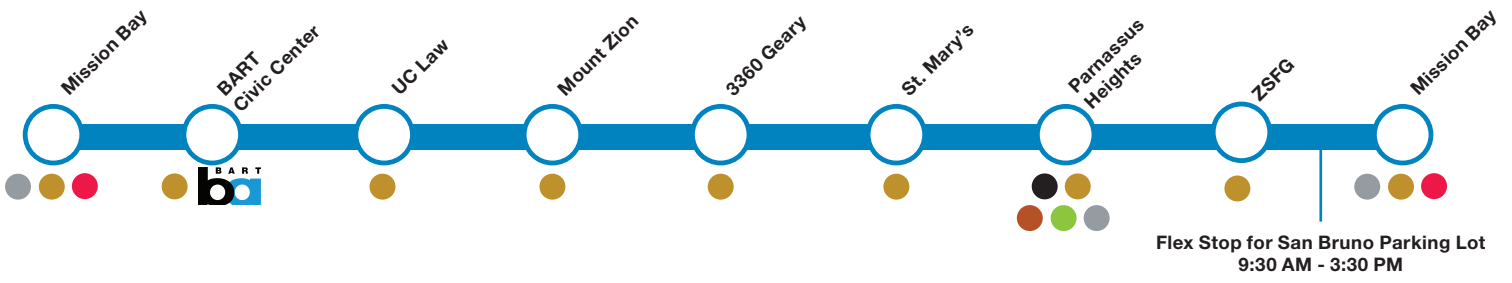

BLUE Shuttle Schedule

Mission Bay 1650 4th Street west side of street	BART | Civic Center 7th Street at Market Street	UC Law 198 McAllister	Mount Zion 2356 Sutter Street	3360 Geary Blvd	St. Mary's across street from 500 Stanyan Street	Parnassus 521 Clinical Sciences	ZSFG 2499 23rd St corner of San Bruno St	Mission Bay 1650 4th Street west side of street
4:55 AM	5:01 AM	5:03 AM	5:22 AM	5:26 AM	5:29 AM	5:35 AM	6:00 AM	6:18 AM
5:16 AM	5:22 AM	5:24 AM	5:43 AM	5:47 AM	5:50 AM	6:09 AM	6:34 AM	6:55 AM
5:37 AM	5:43 AM	5:45 AM	6:04 AM	6:08 AM	6:11 AM	6:30 AM	6:57 AM	7:22 AM
6:19 AM	6:25 AM	6:27 AM	6:46 AM	6:50 AM	6:53 AM	7:12 AM	7:39 AM	8:04 AM
6:40 AM	6:46 AM	6:48 AM	7:07 AM	7:11 AM	7:14 AM	7:33 AM	8:00 AM	8:25 AM
7:01 AM	7:07 AM	7:09 AM	7:28 AM	7:32 AM	7:35 AM	7:54 AM	8:21 AM	8:46 AM
7:22 AM	7:28 AM	7:30 AM	7:49 AM	7:53 AM	7:56 AM	8:15 AM	8:42 AM	9:07 AM
8:04 AM	8:10 AM	8:12 AM	8:31 AM	8:35 AM	8:38 AM	8:57 AM	9:24 AM	9:49 AM
8:25 AM	8:31 AM	8:33 AM	8:52 AM	8:56 AM	8:59 AM	9:18 AM	9:45 AM	10:15 AM
8:46 AM	8:52 AM	8:54 AM	9:13 AM	9:17 AM	9:20 AM	9:39 AM	10:06 AM	10:31 AM
9:07 AM	9:13 AM	9:15 AM	9:34 AM	9:38 AM	9:41 AM	10:00 AM	10:27 AM	10:48 AM
9:49 AM	9:55 AM	9:57 AM	10:16 AM	10:20 AM	10:23 AM	10:42 AM	11:09 AM	11:21 AM
10:15 AM	10:21 AM	10:23 AM	10:36 AM	10:40 AM	10:43 AM	11:02 AM	11:29 AM	11:54 AM
10:48 AM	10:54 AM	10:56 AM	11:09 AM	11:13 AM	11:16 AM	11:35 AM	12:02 PM	12:27 PM
11:21 AM	11:27 AM	11:29 AM	11:42 AM	11:46 AM	11:49 AM	12:08 PM	12:35 PM	1:00 PM
11:54 AM	12:00 PM	12:02 PM	12:15 PM	12:19 PM	12:22 PM	12:41 PM	1:08 PM	1:33 PM
12:27 PM	12:33 PM	12:35 PM	12:48 PM	12:52 PM	12:55 PM	1:14 PM	1:41 PM	2:06 PM
1:00 PM	1:06 PM	1:08 PM	1:21 PM	1:25 PM	1:28 PM	1:47 PM	2:14 PM	2:35 PM
1:33 PM	1:39 PM	1:41 PM	1:54 PM	1:58 PM	2:01 PM	2:20 PM	2:47 PM	3:05 PM
2:06 PM	2:12 PM	2:14 PM	2:27 PM	2:31 PM	2:34 PM	2:53 PM	3:20 PM	3:41 PM
2:35 PM	2:41 PM	2:43 PM	2:56 PM	3:00 PM	3:03 PM	3:22 PM	3:49 PM	4:23 PM
3:05 PM	3:11 PM	3:13 PM	3:26 PM	3:30 PM	3:33 PM	3:52 PM	4:19 PM	4:44 PM
3:20 PM	3:26 PM	3:28 PM	3:47 PM	3:51 PM	3:54 PM	4:13 PM	4:40 PM	5:05 PM
3:41 PM	3:47 PM	3:49 PM	4:08 PM	4:12 PM	4:15 PM	4:34 PM	5:01 PM	5:26 PM
4:23 PM	4:29 PM	4:31 PM	4:50 PM	4:54 PM	4:57 PM	5:16 PM	5:43 PM	6:08 PM
4:44 PM	4:50 PM	4:52 PM	5:11 PM	5:15 PM	5:18 PM	5:37 PM	6:04 PM	6:29 PM
5:05 PM	5:11 PM	5:13 PM	5:32 PM	5:36 PM	5:39 PM	5:58 PM	6:25 PM	6:50 PM
5:26 PM	5:32 PM	5:34 PM	5:53 PM	5:57 PM	6:00 PM	6:19 PM	6:46 PM	7:11 PM
6:08 PM	6:14 PM	6:16 PM	6:35 PM	6:39 PM	6:42 PM	7:01 PM	7:28 PM	7:53 PM
6:29 PM	6:35 PM	6:37 PM	6:56 PM	7:00 PM	7:03 PM	7:22 PM	7:49 PM	8:04 PM
6:50 PM	6:56 PM	6:58 PM	7:17 PM	7:21 PM	7:24 PM	7:43 PM	8:10 PM	8:25 PM
7:11 PM	7:17 PM	7:19 PM	7:38 PM	7:42 PM	7:45 PM	8:04 PM	8:31 PM	8:46 PM
7:53 PM	7:59 PM	8:01 PM	8:20 PM	8:24 PM	8:27 PM	8:46 PM	9:13 PM	9:28 PM

UCSF Strike November. Departure times are approximate.

Tap into *live* real-time departures.
Scan or Visit: liveshuttle.ucsf.edu