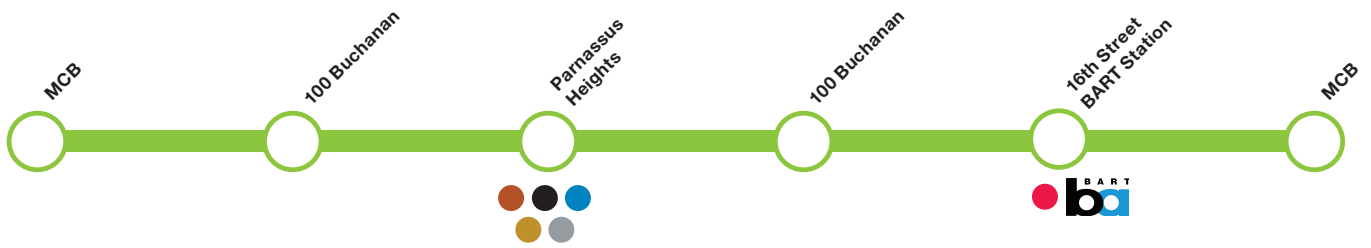

REVERSE ROUTE					
Mission Center Building 1855 Folsom Street	100 Buchanan to Parnassus	Parnassus at Library 530 Parnassus Ave	100 Buchanan to BART	BART 16th & Mission 2970 16th Street (between Mission St & Capp St)	Mission Center Building 1855 Folsom Street
3:10 PM	3:17 PM	3:39 PM	3:55 PM	4:03 PM	4:18 PM
3:44 PM	3:51 PM	4:13 PM	4:29 PM	4:37 PM	4:52 PM
4:18 PM	4:25 PM	4:47 PM	5:03 PM	5:11 PM	5:26 PM
4:52 PM	4:59 PM	5:21 PM	5:37 PM	5:45 PM	6:00 PM
5:26 PM	5:33 PM	5:55 PM	6:11 PM	6:19 PM	6:34 PM
6:00 PM	6:07 PM	6:29 PM	6:45 PM	6:53 PM	7:08 PM
6:34 PM	6:41 PM	7:03 PM	7:19 PM	7:27 PM	
7:08 PM	7:15 PM	7:37 PM	7:53 PM	8:01 PM	

UCSF Strike November. Departure times are approximate.

Tap into *live* real-time departures.
Scan or Visit: liveshuttle.ucsf.edu