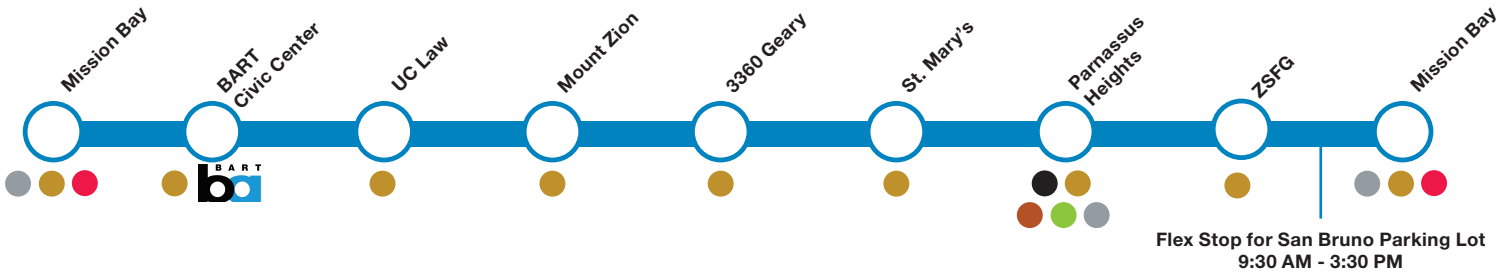

BLUE Shuttle Schedule

Mission Bay 1650 4th Street west side of street	BART | Civic Center 7th Street at Market Street	UC Law 198 McAllister	Mount Zion 2356 Sutter Street	3360 Geary Blvd	St. Mary's across street from 500 Stanyan Street	Parnassus 521 Clinical Sciences	ZSFG 2499 23rd St corner of San Bruno St	Mission Bay 1650 4th Street west side of street
4:55 AM	5:01 AM	5:03 AM	5:22 AM	5:26 AM	5:29 AM	5:35 AM	6:00 AM	6:18 AM
5:16 AM	5:22 AM	5:24 AM	5:43 AM	5:47 AM	5:50 AM	6:09 AM	6:34 AM	6:55 AM
5:37 AM	5:43 AM	5:45 AM	6:04 AM	6:08 AM	6:11 AM	6:30 AM	6:57 AM	7:22 AM
5:58 AM	6:04 AM	6:06 AM	6:25 AM	6:29 AM	6:32 AM	6:51 AM	7:18 AM	7:43 AM
6:19 AM	6:25 AM	6:27 AM	6:46 AM	6:50 AM	6:53 AM	7:12 AM	7:39 AM	8:04 AM
6:40 AM	6:46 AM	6:48 AM	7:07 AM	7:11 AM	7:14 AM	7:33 AM	8:00 AM	8:25 AM
7:01 AM	7:07 AM	7:09 AM	7:28 AM	7:32 AM	7:35 AM	7:54 AM	8:21 AM	8:46 AM
7:22 AM	7:28 AM	7:30 AM	7:49 AM	7:53 AM	7:56 AM	8:15 AM	8:42 AM	9:07 AM
7:43 AM	7:49 AM	7:51 AM	8:10 AM	8:14 AM	8:17 AM	8:36 AM	9:03 AM	9:28 AM
8:04 AM	8:10 AM	8:12 AM	8:31 AM	8:35 AM	8:38 AM	8:57 AM	9:24 AM	9:49 AM
8:25 AM	8:31 AM	8:33 AM	8:52 AM	8:56 AM	8:59 AM	9:18 AM	9:45 AM	10:15 AM
8:46 AM	8:52 AM	8:54 AM	9:13 AM	9:17 AM	9:20 AM	9:39 AM	10:06 AM	10:31 AM
9:07 AM	9:13 AM	9:15 AM	9:34 AM	9:38 AM	9:41 AM	10:00 AM	10:27 AM	10:48 AM
9:28 AM	9:34 AM	9:36 AM	9:55 AM	9:59 AM	10:02 AM	10:21 AM	10:48 AM	11:13 AM
9:49 AM	9:55 AM	9:57 AM	10:16 AM	10:20 AM	10:23 AM	10:42 AM	11:09 AM	11:21 AM
10:15 AM	10:21 AM	10:23 AM	10:36 AM	10:40 AM	10:43 AM	11:02 AM	11:29 AM	11:54 AM
10:48 AM	10:54 AM	10:56 AM	11:09 AM	11:13 AM	11:16 AM	11:35 AM	12:02 PM	12:27 PM
11:21 AM	11:27 AM	11:29 AM	11:42 AM	11:46 AM	11:49 AM	12:08 PM	12:35 PM	1:00 PM
11:54 AM	12:00 PM	12:02 PM	12:15 PM	12:19 PM	12:22 PM	12:41 PM	1:08 PM	1:33 PM
12:27 PM	12:33 PM	12:35 PM	12:48 PM	12:52 PM	12:55 PM	1:14 PM	1:41 PM	2:06 PM
1:00 PM	1:06 PM	1:08 PM	1:21 PM	1:25 PM	1:28 PM	1:47 PM	2:14 PM	2:35 PM
1:33 PM	1:39 PM	1:41 PM	1:54 PM	1:58 PM	2:01 PM	2:20 PM	2:47 PM	3:05 PM
2:06 PM	2:12 PM	2:14 PM	2:27 PM	2:31 PM	2:34 PM	2:53 PM	3:20 PM	4:41 PM
2:35 PM	2:41 PM	2:43 PM	2:56 PM	3:00 PM	3:03 PM	3:22 PM	3:49 PM	4:23 PM
3:05 PM	3:11 PM	3:13 PM	3:26 PM	3:30 PM	3:33 PM	3:52 PM	4:19 PM	4:44 PM
3:20 PM	3:26 PM	3:28 PM	3:47 PM	3:51 PM	3:54 PM	4:13 PM	4:40 PM	5:05 PM
3:41 PM	3:47 PM	3:49 PM	4:08 PM	4:12 PM	4:15 PM	4:34 PM	5:01 PM	5:26 PM
4:02 PM	4:08 PM	4:10 PM	4:29 PM	4:33 PM	4:36 PM	4:55 PM	5:22 PM	5:47 PM
4:23 PM	4:29 PM	4:31 PM	4:50 PM	4:54 PM	4:57 PM	5:16 PM	5:43 PM	6:08 PM
4:44 PM	4:50 PM	4:52 PM	5:11 PM	5:15 PM	5:18 PM	5:37 PM	6:04 PM	6:29 PM
5:05 PM	5:11 PM	5:13 PM	5:32 PM	5:36 PM	5:39 PM	5:58 PM	6:25 PM	6:50 PM
5:26 PM	5:32 PM	5:34 PM	5:53 PM	5:57 PM	6:00 PM	6:19 PM	6:46 PM	7:11 PM
5:47 PM	5:53 PM	5:55 PM	6:14 PM	6:18 PM	6:21 PM	6:40 PM	7:07 PM	7:32 PM
6:08 PM	6:14 PM	6:16 PM	6:35 PM	6:39 PM	6:42 PM	7:01 PM	7:28 PM	7:53 PM
6:29 PM	6:35 PM	6:37 PM	6:56 PM	7:00 PM	7:03 PM	7:22 PM	7:49 PM	8:04 PM
6:50 PM	6:56 PM	6:58 PM	7:17 PM	7:21 PM	7:24 PM	7:43 PM	8:10 PM	8:25 PM
7:11 PM	7:17 PM	7:19 PM	7:38 PM	7:42 PM	7:45 PM	8:04 PM	8:31 PM	8:46 PM
7:32 PM	7:38 PM	7:40 PM	7:59 PM	8:03 PM	8:06 PM	8:25 PM	8:52 PM	9:07 PM
7:53 PM	7:59 PM	8:01 PM	8:20 PM	8:24 PM	8:27 PM	8:46 PM	9:13 PM	9:28 PM

Revised October 07, 2024. Departure times are approximate.