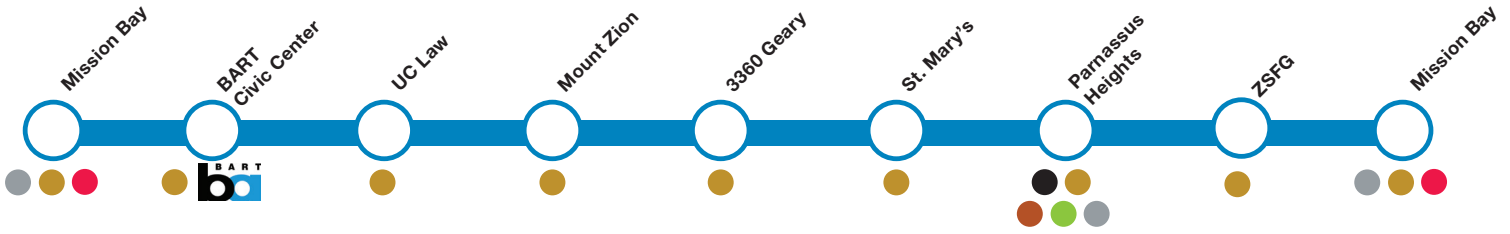

BLUE Shuttle Schedule

Mission Bay 1650 4th Street west side of street	BART | Civic Center 7th Street at Market Street	UC Law 198 McAllister	Mount Zion 2356 Sutter Street	3360 Geary Blvd	St. Mary's across street from 500 Stanyan Street	Parnassus 521 Clinical Sciences	ZSFG 2499 23rd St corner of San Bruno St	Mission Bay 1650 4th Street west side of street
4:55 AM	5:01 AM	5:03 AM	5:19 AM	5:23 AM	5:26 AM	5:35 AM	6:00 AM	6:18 AM
5:20 AM	5:26 AM	5:28 AM	5:44 AM	5:48 AM	5:51 AM	6:10 AM	6:35 AM	6:55 AM
5:45 AM	5:51 AM	5:53 AM	6:09 AM	6:13 AM	6:16 AM	6:35 AM	7:00 AM	7:25 AM
6:10 AM	6:16 AM	6:18 AM	6:34 AM	6:38 AM	6:41 AM	7:00 AM	7:25 AM	7:50 AM
6:35 AM	6:41 AM	6:43 AM	6:59 AM	7:03 AM	7:06 AM	7:25 AM	7:50 AM	8:15 AM
7:00 AM	7:06 AM	7:08 AM	7:24 AM	7:28 AM	7:31 AM	7:50 AM	8:15 AM	8:40 AM
7:25 AM	7:31 AM	7:33 AM	7:49 AM	7:53 AM	7:56 AM	8:15 AM	8:40 AM	9:05 AM
7:50 AM	7:56 AM	7:58 AM	8:14 AM	8:18 AM	8:21 AM	8:40 AM	9:05 AM	9:30 AM
8:15 AM	8:21 AM	8:23 AM	8:39 AM	8:43 AM	8:46 AM	9:05 AM	9:30 AM	9:55 AM
8:40 AM	8:46 AM	8:48 AM	9:04 AM	9:08 AM	9:11 AM	9:30 AM	9:55 AM	10:20 AM
9:05 AM	9:11 AM	9:13 AM	9:29 AM	9:33 AM	9:36 AM	9:55 AM	10:20 AM	10:45 AM
9:30 AM	9:36 AM	9:38 AM	9:54 AM	9:58 AM	10:01 AM	10:19 AM	10:44 AM	11:10 AM
10:20 AM	10:26 AM	10:28 AM	10:46 AM	10:50 AM	10:53 AM	11:11 AM	11:36 AM	12:00 PM
11:10 AM	11:16 AM	11:18 AM	11:36 AM	11:40 AM	11:43 AM	12:01 PM	12:26 PM	12:50 PM
12:00 PM	12:06 PM	12:08 PM	12:26 PM	12:30 PM	12:33 PM	12:51 PM	1:16 PM	1:40 PM
12:50 PM	12:56 PM	12:58 PM	1:16 PM	1:20 PM	1:23 PM	1:41 PM	2:06 PM	2:30 PM
1:40 PM	1:46 PM	1:48 PM	2:06 PM	2:10 PM	2:13 PM	2:31 PM	2:56 PM	3:20 PM
2:30 PM	2:36 PM	2:38 PM	2:56 PM	3:00 PM	3:03 PM	3:21 PM	3:46 PM	4:10 PM
3:05 PM	3:11 PM	3:13 PM	3:31 PM	3:35 PM	3:38 PM	3:56 PM	4:21 PM	4:35 PM
3:25 PM	3:31 PM	3:33 PM	3:51 PM	3:55 PM	3:58 PM	4:16 PM	4:43 PM	5:00 PM
3:45 PM	3:51 PM	3:53 PM	4:11 PM	4:15 PM	4:18 PM	4:36 PM	5:03 PM	5:25 PM
4:10 PM	4:16 PM	4:18 PM	4:36 PM	4:40 PM	4:43 PM	5:03 PM	5:30 PM	5:50 PM
4:35 PM	4:41 PM	4:43 PM	5:01 PM	5:05 PM	5:08 PM	5:28 PM	5:55 PM	6:15 PM
5:00 PM	5:06 PM	5:08 PM	5:26 PM	5:30 PM	5:33 PM	5:53 PM	6:20 PM	6:40 PM
5:25 PM	5:31 PM	5:33 PM	5:51 PM	5:55 PM	5:58 PM	6:18 PM	6:45 PM	7:05 PM
5:50 PM	5:56 PM	5:58 PM	6:16 PM	6:20 PM	6:23 PM	6:43 PM	7:10 PM	7:30 PM
6:15 PM	6:21 PM	6:23 PM	6:41 PM	6:45 PM	6:48 PM	7:03 PM	7:28 PM	7:48 PM
6:40 PM	6:46 PM	6:48 PM	7:06 PM	7:10 PM	7:13 PM	7:28 PM	7:53 PM	8:13 PM
7:05 PM	7:11 PM	7:13 PM	7:31 PM	7:35 PM	7:38 PM	7:53 PM	8:18 PM	8:38 PM
7:30 PM	7:36 PM	7:38 PM	7:56 PM	8:00 PM	8:03 PM	8:18 PM	8:43 PM	9:03 PM

Holiday Schedule November, 20-22, 2023; Holiday Schedule December, 27, 28, 2023

Tap into *live* real-time departures.
Scan or Visit: liveshuttle.ucsf.edu