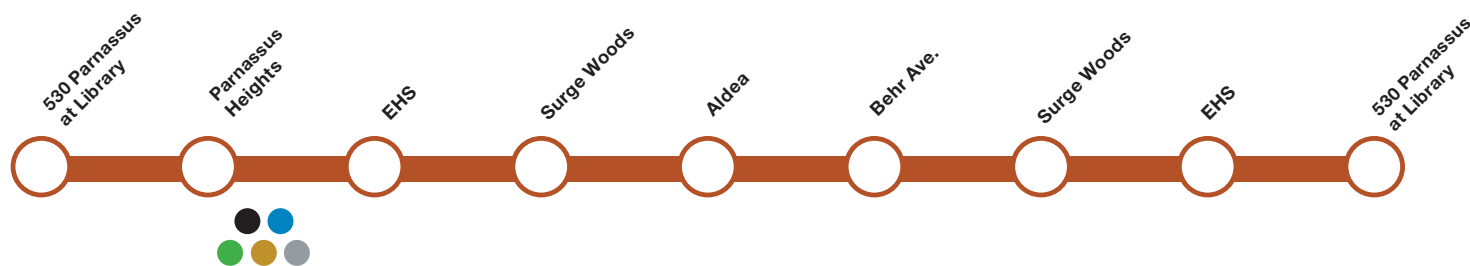

Holiday Schedule November, 20-22, 2023; Holiday Schedule December, 27, 28, 2023

Tap into *live* real-time departures.
Scan or Visit: liveshuttle.ucsf.edu

BRONZE Shuttle Schedule

(DROP OFF ONLY) Parnassus Library 530 Parnassus	Parnassus Heights 521 at Clinical Sciences Bldg	EHS 50 Medical Center Way to Surge Woods Lot	Surge Woods	Aldea Housing 75 Behr Ave to 90 Behr Ave	90 Behr Ave to Surge Woods Lot	Surge Woods To Aldea Housing	EHS 50 Medical Center Way to Surge Woods Lot	(DROP OFF ONLY) Parnassus Library 530 Parnassus
AM								
-	6:20 AM	6:23 AM	6:24 AM	6:27 AM	6:28 AM	6:30 AM	6:31 AM	6:37 AM
6:37 AM	6:45 AM	6:48 AM	6:49 AM	6:52 AM	6:53 AM	6:55 AM	6:56 AM	7:02 AM
7:02 AM	7:10 AM	7:13 AM	7:14 AM	7:17 AM	7:18 AM	7:20 AM	7:21 AM	7:27 AM
7:27 AM	7:35 AM	7:38 AM	7:39 AM	7:42 AM	7:43 AM	7:45 AM	7:46 AM	7:52 AM
7:52 AM	8:00 AM	8:03 AM	8:04 AM	8:07 AM	8:08 AM	8:10 AM	8:11 AM	8:17 AM
8:17 AM	8:25 AM	8:28 AM	8:29 AM	8:32 AM	8:33 AM	8:35 AM	8:36 AM	8:42 AM
8:42 AM	8:50 AM	8:53 AM	8:54 AM	8:57 AM	8:58 AM	9:00 AM	9:01 AM	9:07 AM
9:07 AM	9:15 AM	9:18 AM	9:19 AM	9:22 AM	9:23 AM	9:25 AM	9:26 AM	9:32 AM
9:32 AM	9:40 AM	9:43 AM	9:44 AM	9:47 AM	9:48 AM	9:50 AM	9:51 AM	9:57 AM
9:57 AM	10:05 AM	10:08 AM	10:09 AM	10:12 AM	10:13 AM	10:15 AM	10:16 AM	10:22 AM
10:22 AM	10:30 AM	10:33 AM	10:34 AM	10:37 AM	10:38 AM	10:40 AM	10:41 AM	10:47 AM
10:47 AM	10:55 AM	10:58 AM	10:59 AM	11:02 AM	11:03 AM	11:05 AM	11:06 AM	11:12 AM
PM								
-	2:40 PM	2:43 PM	2:44 PM	2:47 PM	2:48 PM	2:50 PM	2:51 PM	2:57 PM
2:57 PM	3:05 PM	3:08 PM	3:09 PM	3:12 PM	3:13 PM	3:15 PM	3:16 PM	3:22 PM
3:22 PM	3:30 PM	3:33 PM	3:34 PM	3:37 PM	3:38 PM	3:40 PM	3:41 PM	3:47 PM
3:47 PM	3:55 PM	3:58 PM	3:59 PM	4:02 PM	4:03 PM	4:05 PM	4:06 PM	4:12 PM
4:12 PM	4:20 PM	4:23 PM	4:24 PM	4:27 PM	4:28 PM	4:30 PM	4:31 PM	4:37 PM
4:37 PM	4:45 PM	4:48 PM	4:49 PM	4:52 PM	4:53 PM	4:55 PM	4:56 PM	5:02 PM
5:02 PM	5:10 PM	5:13 PM	5:14 PM	5:17 PM	5:18 PM	5:20 PM	5:21 PM	5:27 PM
5:27 PM	5:35 PM	5:38 PM	5:39 PM	5:42 PM	5:43 PM	5:45 PM	5:46 PM	5:52 PM
5:52 PM	6:00 PM	6:03 PM	6:04 PM	6:07 PM	6:08 PM	6:10 PM	6:11 PM	6:17 PM
6:17 PM	6:25 PM	6:28 PM	6:29 PM	6:32 PM	6:33 PM	6:35 PM	6:36 PM	6:42 PM
6:42 PM	6:50 PM	6:53 PM	6:54 PM	6:57 PM	6:58 PM	7:00 PM	7:01 PM	-