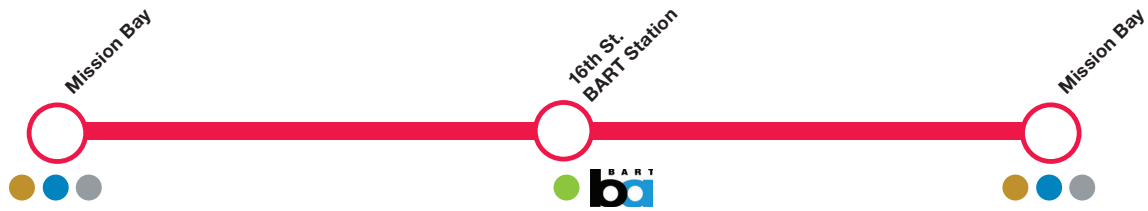

RED Shuttle Schedule

Mission Bay 1651 4th Street in front of Weill Neurosciences Bldg	BART 16th & Mission 2970 16th Street (between Mission St & Capp St)	Mission Bay 1651 4th Street in front of Weill Neurosciences Bldg
AM		
-	5:45 AM	6:05 AM
-	6:00 AM	6:20 AM
6:00 AM	6:12 AM	6:38 AM
6:19 AM	6:31 AM	6:57 AM
6:38 AM	6:50 AM	7:16 AM
6:57 AM	7:09 AM	7:35 AM
7:16 AM	7:28 AM	7:54 AM
7:35 AM	7:47 AM	8:13 AM
7:54 AM	8:06 AM	8:32 AM
8:13 AM	8:25 AM	8:51 AM
8:32 AM	8:44 AM	9:10 AM
8:51 AM	9:03 AM	9:29 AM
9:10 AM	9:22 AM	9:48 AM
9:29 AM	9:41 AM	10:07 AM
9:48 AM	10:00 AM	10:26 AM
10:07 AM	10:19 AM	10:45 AM
PM		
3:05 PM	3:17 PM	3:43 PM
3:24 PM	3:36 PM	4:02 PM
3:43 PM	3:55 PM	4:21 PM
4:02 PM	4:14 PM	4:40 PM
4:21 PM	4:33 PM	4:59 PM
4:40 PM	4:52 PM	5:18 PM
4:59 PM	5:11 PM	5:37 PM
5:18 PM	5:30 PM	5:56 PM
5:37 PM	5:49 PM	6:15 PM
5:56 PM	6:08 PM	6:34 PM
6:15 PM	6:27 PM	6:53 PM
6:34 PM	6:46 PM	7:12 PM
6:53 PM	7:05 PM	7:31 PM
7:12 PM	7:24 PM	7:50 PM
7:31 PM	7:43 PM	7:55 PM
7:50 PM	8:02 PM	8:15 PM

Holiday Schedule November, 20-22, 2023; Holiday Schedule December, 27, 28, 2023

Tap into *live* real-time departures.
Scan or Visit: liveshuttle.ucsf.edu